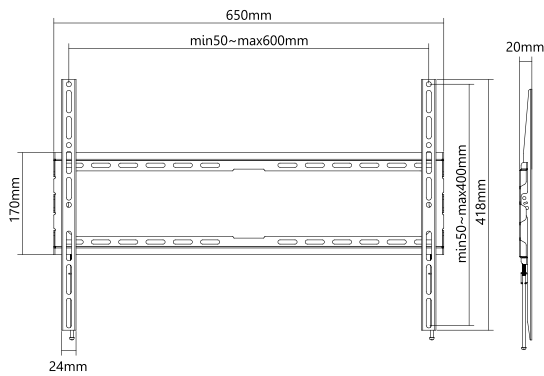

FIX MOUNT FIX 3780

DIMENSIONS

SPECIFICATIONS

DESIGN

Material : Steel, plastic

Color : Black

DIMENSIONS AND LOADS

Fixations dimensions (W x H x D): 650 x 418 x 20 mm

Suggested screen size Min/Max: 37" / 80"

Maximum load : 45 kg / 99 lbs

INSTALLATION

Installation: Solid wall, Double pole

VESA: 200x200, 300x200, 400x200, 300x300, 400x300, 400x400, 600x400 & Universal

Compatibility: Flat screen

PACKAGING

Quantity/box: 1

Dimensions (W x H x D): 175 x 28 x 655 mm

PRODUCT CODES

SKU : NORFIX3780

EAN : 3700795186565