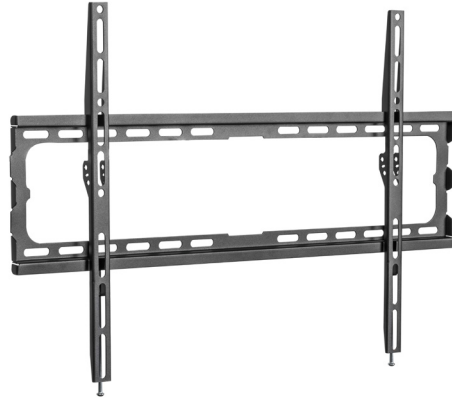

FIX MOUNT FIX 3780

DIMENSIONS

SPECIFICATIONS

DESIGN

Material : Steel, plastic

Color : Black

DIMENSIONS AND LOADS

Fixations dimensions (W x H x D): 650 x 418 x 20 mm

Suggested screen size Min/Max: 37" / 80"

Maximum load : 45 kg / 99 lbs

INSTALLATION

Installation: Solid wall, Double pole

VESA: 200x200, 300x200, 400x200, 300x300, 400x300, 400x400, 600x400 & Universal

Compatibility: Flat screen

PACKAGING

Quantity/box: 1

Dimensions (W x H x D): 175 x 28 x 655 mm

PRODUCT CODES

SKU : NORFIX3780

EAN : 3700795186565